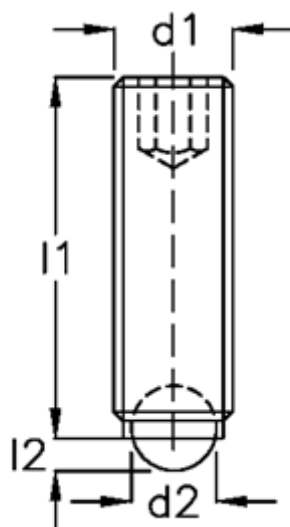

# Data Sheet

Article number: 20902743

Description: E+G Ball point screw  
GN 605-M12-16-A

## Measures

---

$d1$	= M12
$d2$	= 8.0
Internal hexagon	= 6.0
$l1$	= 16
$l2$	= 2.8